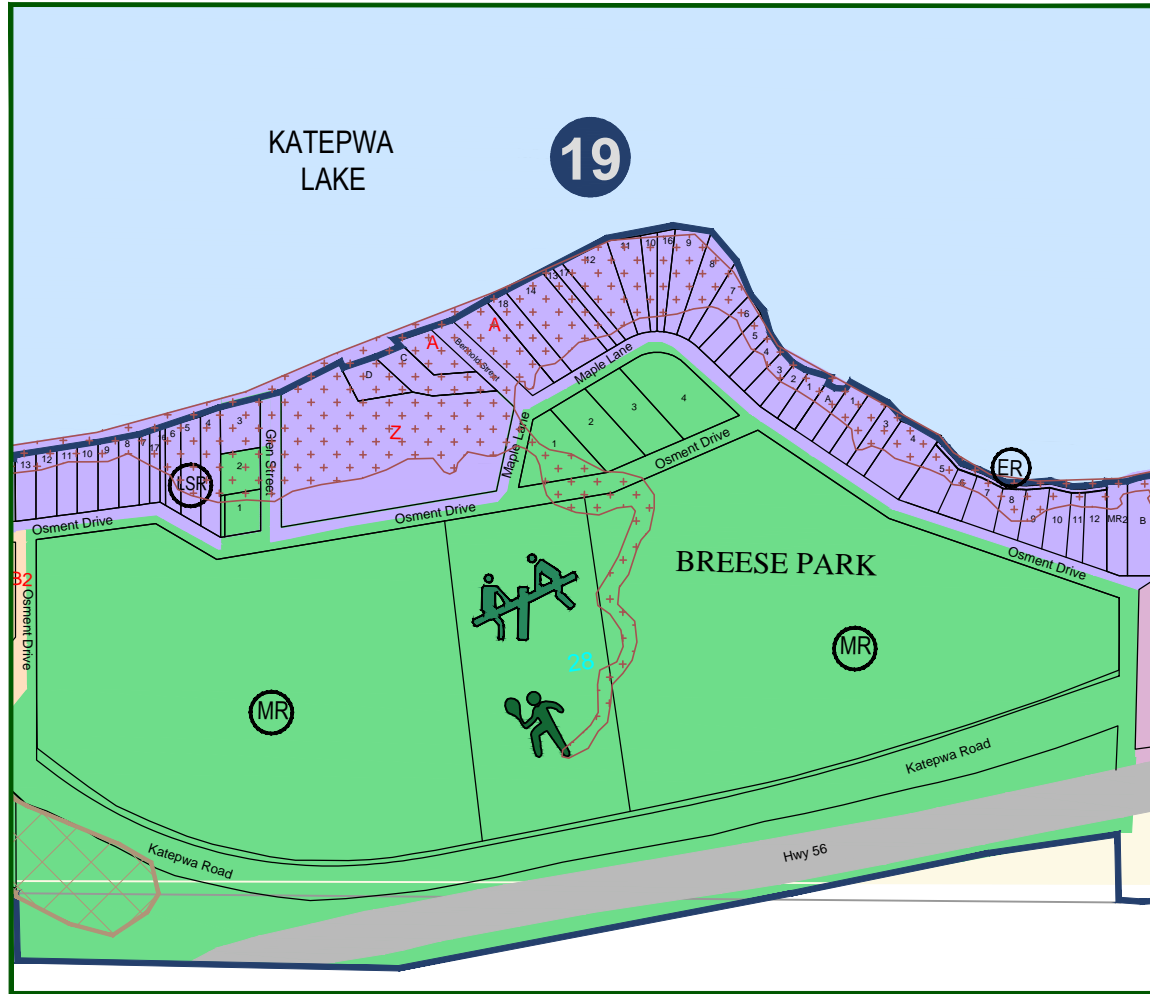

ZONING DISTRICT MAP INSERT DISTRICT OF KATEPWA 19 - MAPLES

LEGEND

RESORT BOUNDARY	
PROVINCIAL PARK	
Urban Holding District	
Resort Residential District	
Lake Shore Residential District	
Resort Commercial	
Country Residential District	
High Density Residential District	
Agriculture	
Municipal Reserve/Green Space	
Environmental Reserve	
Playground Area	
Tennis Courts	
Block	
Lot	
OVERLAYS	
Environmentally Sensitive Overlay District	
Slump Area	
Flood Area	