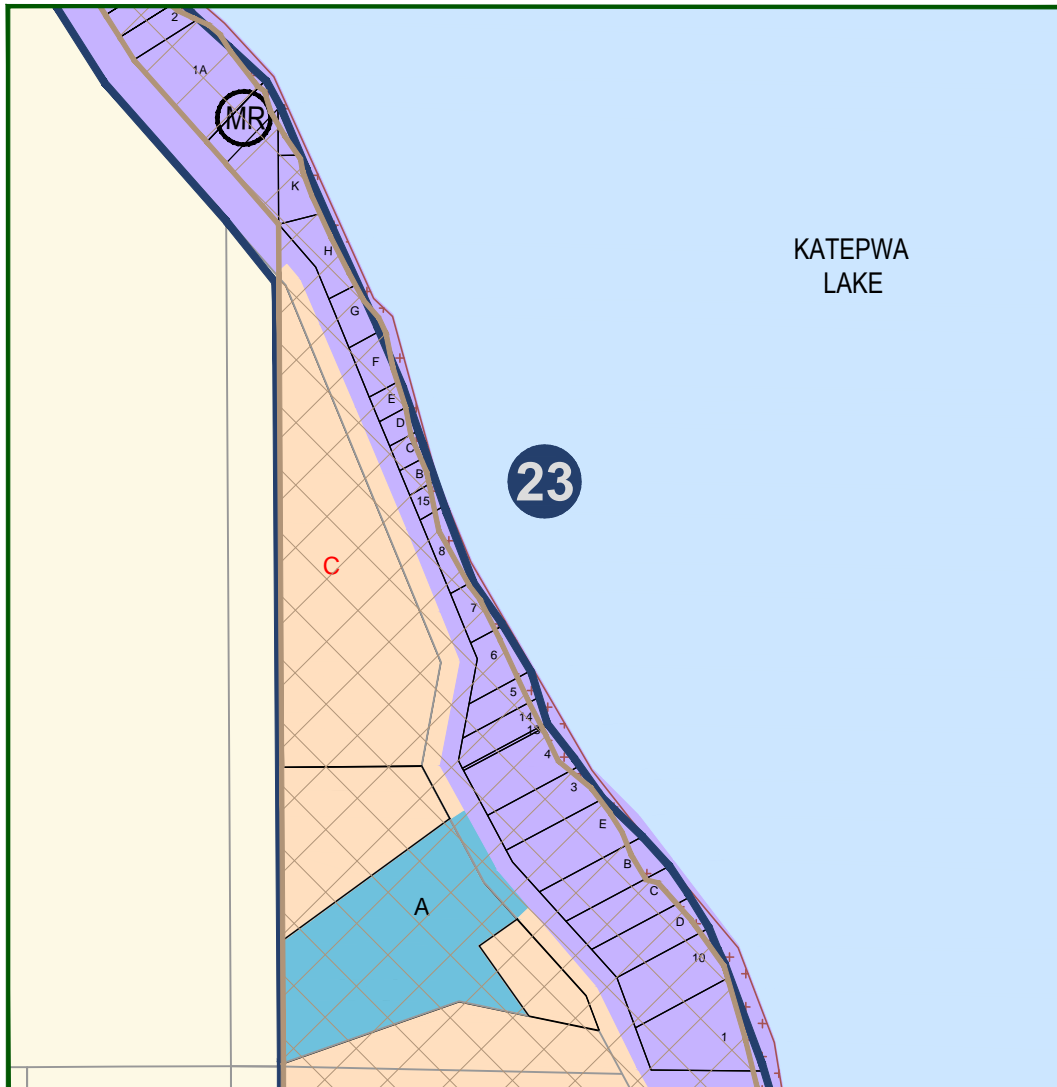

ZONING DISTRICT MAP INSERT DISTRICT OF KATEPWA 23 - LAKEVIEW BEACH

LEGEND

RESORT BOUNDARY	
PROVINCIAL PARK	
Urban Holding District	
Resort Residential District	
Lake Shore Residential District	
Resort Commercial	
Country Residential District	
High Density Residential District	
Agriculture	
Municipal Reserve/Green Space	
Environmental Reserve	
Playground Area	
Tennis Courts	
Block	
Lot	
OVERLAYS	
Environmentally Sensitive Overlay District	
Slump Area	
Flood Area	