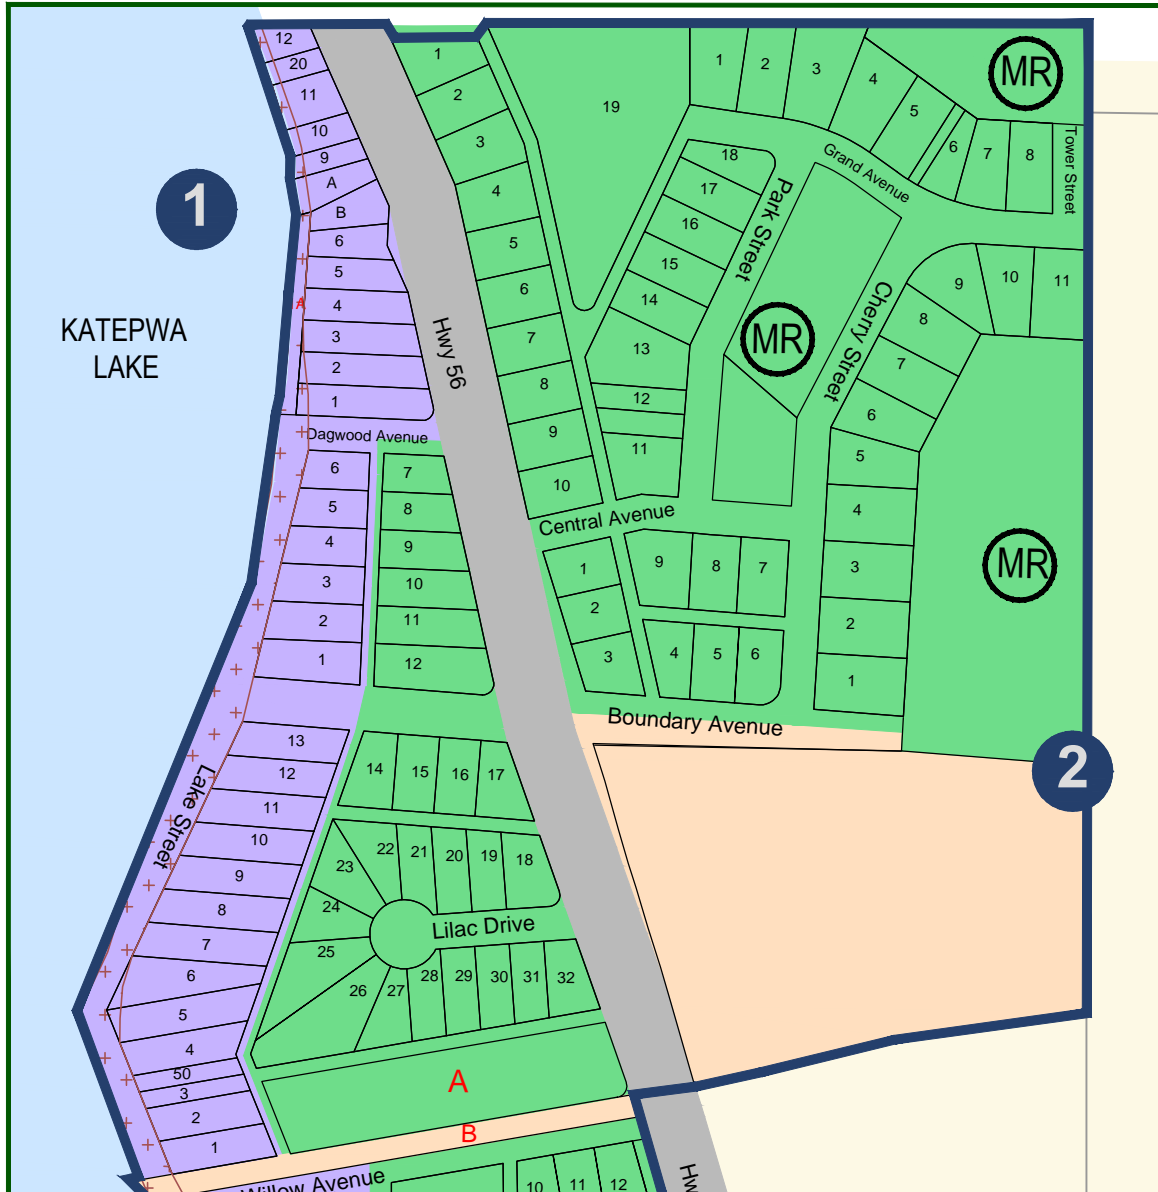

ZONING DISTRICT MAP INSERT DISTRICT OF KATEPWA

1 - COMO PARK
2 - GLENWOOD

LEGEND

- RESORT BOUNDARY
- PROVINCIAL PARK
- Urban Holding District
- Resort Residential District
- Lake Shore Residential District
- Resort Commercial
- Country Residential District
- High Density Residential District
- Agriculture
- Municipal Reserve/Green Space
- Environmental Reserve
- Playground Area
- Tennis Courts
- Block
- Lot

OVERLAYS

- Environmentally Sensitive Overlay District
- Slump Area
- Flood Area