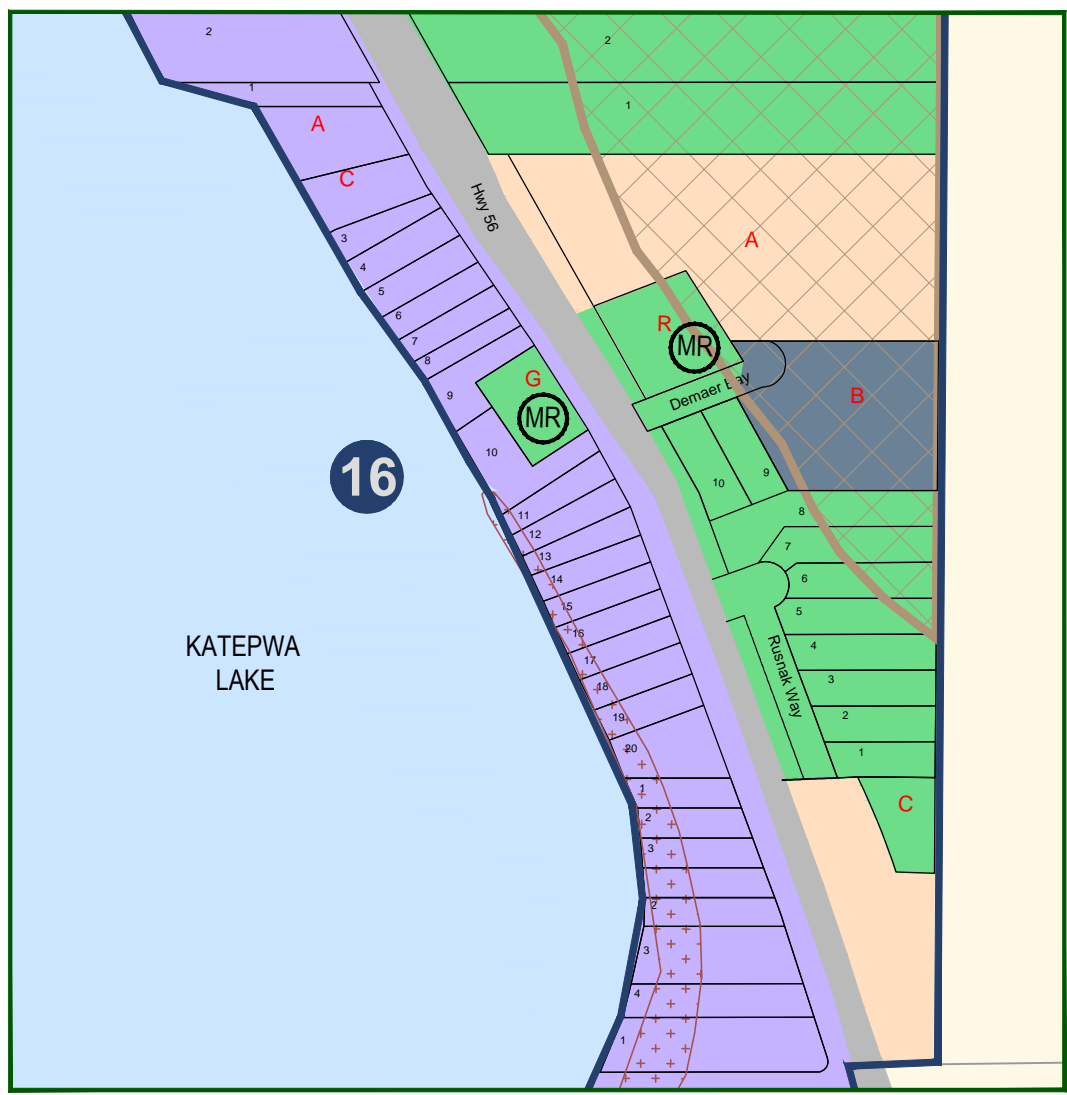

ZONING DISTRICT MAP INSERT DISTRICT OF KATEPWA 16 - PELLETIER PARK

LEGEND

RESORT BOUNDARY	
PROVINCIAL PARK	
Urban Holding District	
Resort Residential District	
Lake Shore Residential District	
Resort Commercial	
Country Residential District	
High Density Residential District	
Agriculture	
Municipal Reserve/Green Space	
Environmental Reserve	
Playground Area	
Tennis Courts	
Block	C
Lot	7
OVERLAYS	
Environmentally Sensitive Overlay District	
Slump Area	
Flood Area	