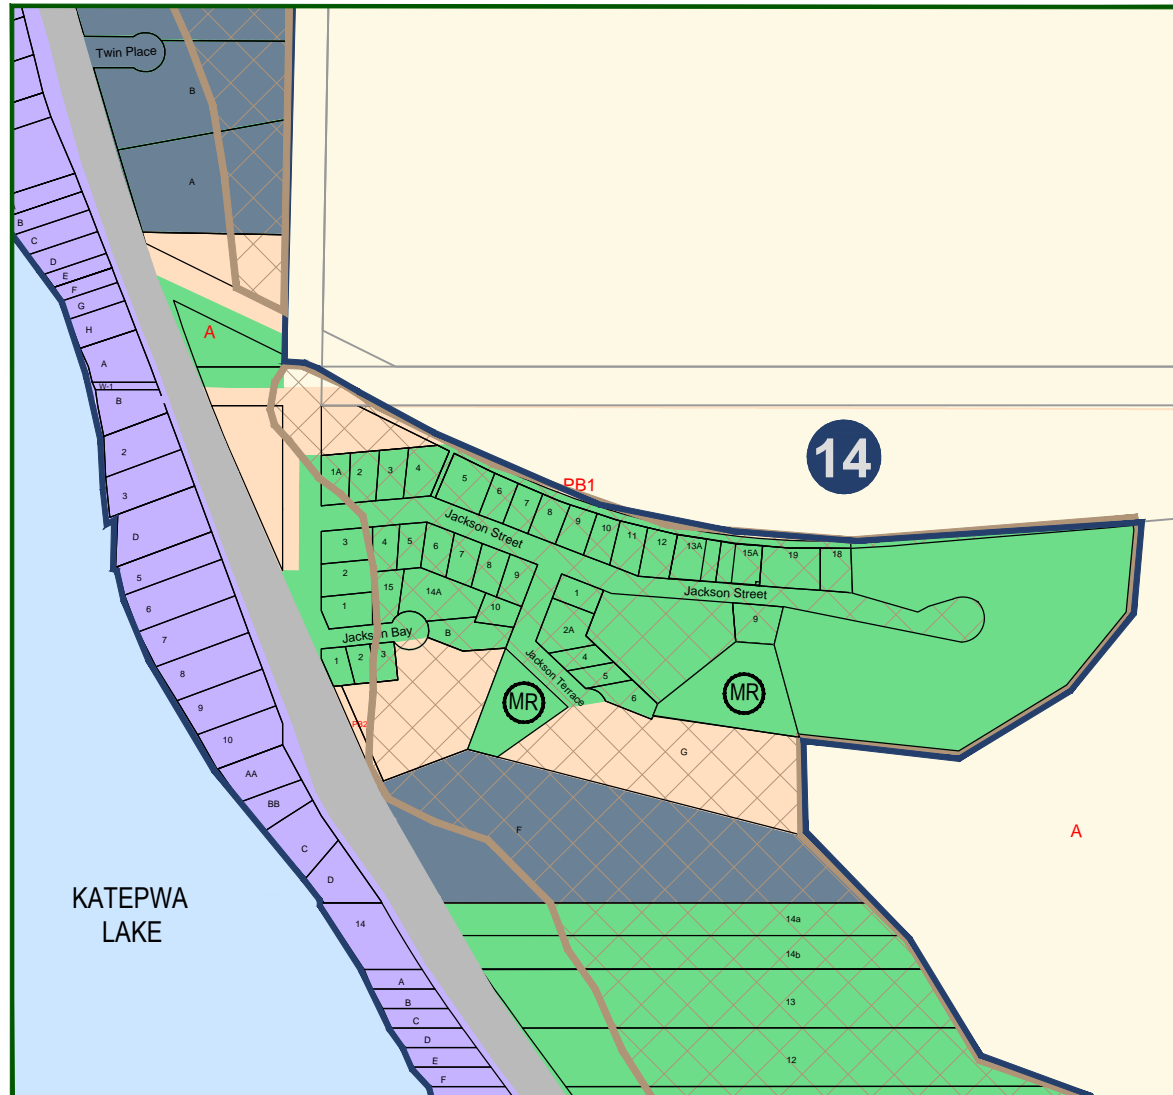

ZONING DISTRICT MAP INSERT DISTRICT OF KATEPWA 14 - CEDAR VILLA ESTATES

LEGEND

RESORT BOUNDARY	
PROVINCIAL PARK	
Urban Holding District	
Resort Residential District	
Lake Shore Residential District	
Resort Commercial	
Country Residential District	
High Density Residential District	
Agriculture	
Municipal Reserve/Green Space	
Environmental Reserve	
Playground Area	
Tennis Courts	
Block	C
Lot	7
OVERLAYS	
Environmentally Sensitive Overlay District	
Slump Area	
Flood Area	