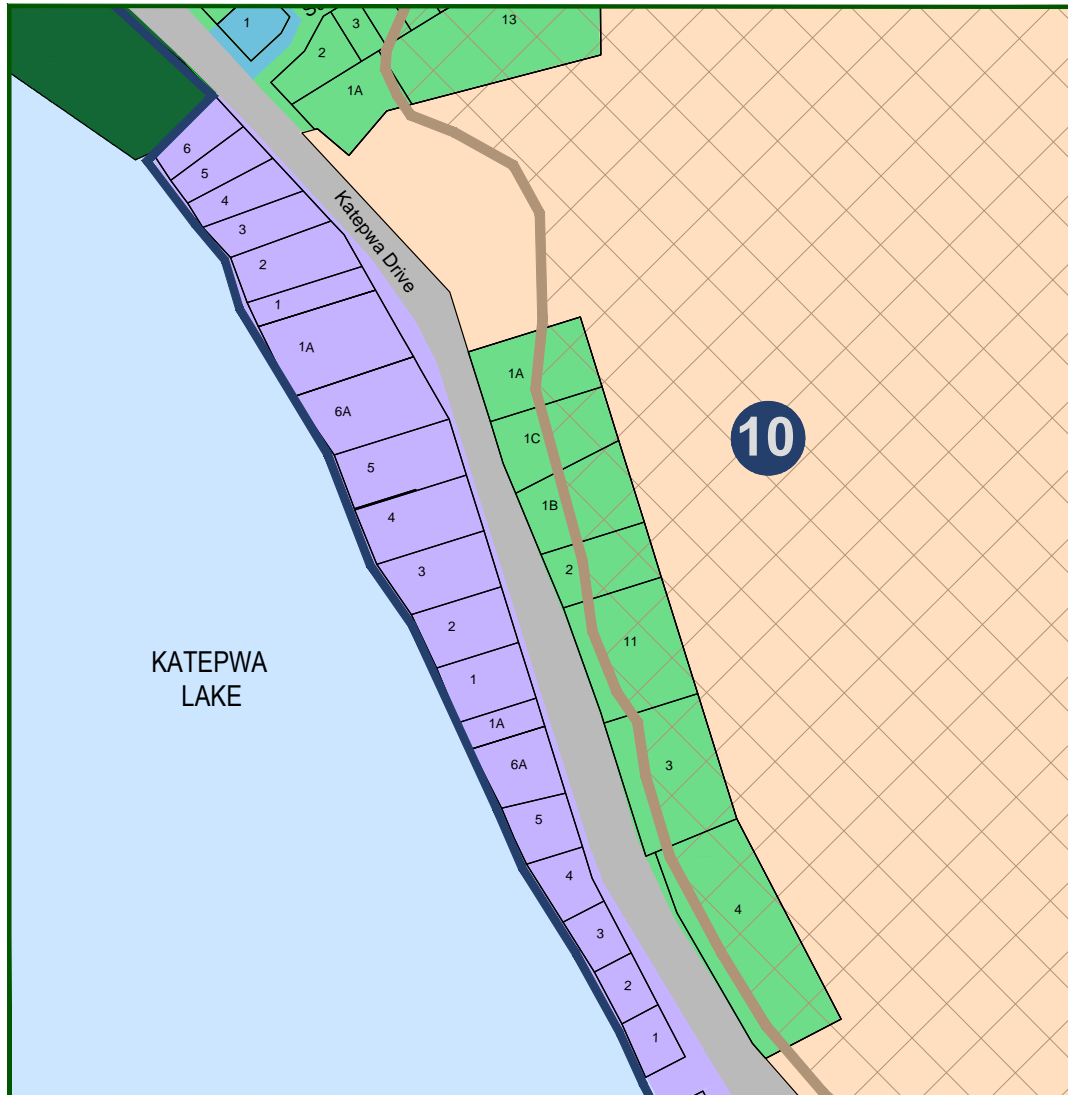

ZONING DISTRICT MAP INSERT DISTRICT OF KATEPWA 10 - VIDALS

LEGEND

- RESORT BOUNDARY 
- PROVINCIAL PARK 
- Urban Holding District 
- Resort Residential District 
- Lake Shore Residential District 
- Resort Commercial 
- Country Residential District 
- High Density Residential District 
- Agriculture 
- Municipal Reserve/Green Space 
- Environmental Reserve 
- Playground Area 
- Tennis Courts 
- Block 
- Lot 

OVERLAYS

- Environmentally Sensitive Overlay District 
- Slump Area 
- Flood Area 